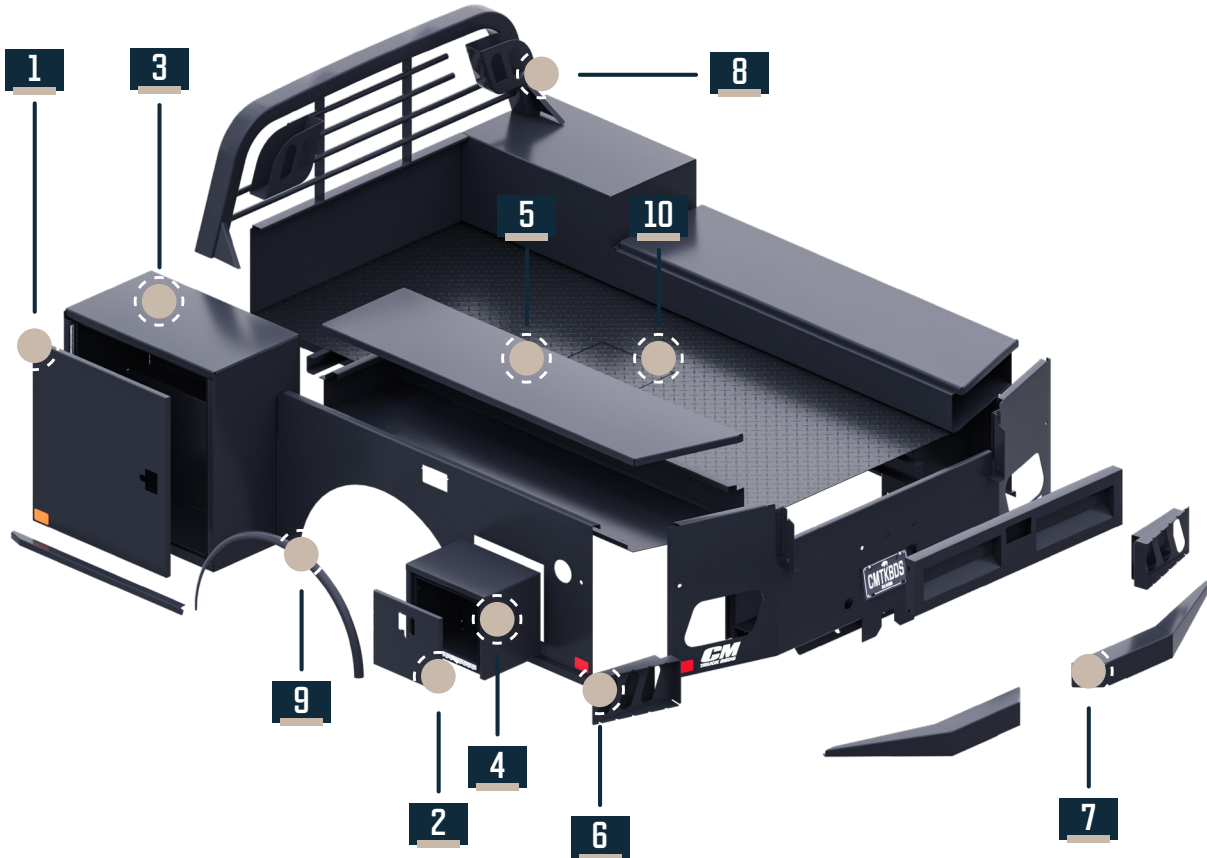

TM TRADESMAN BODY PIECES

■ PLEASE NOTE BED ID WHEN ORDERING FABRICATED PARTS ■

FABRICATED PARTS

No.	Part No.	Description	No.	Part No.	Description
1	7180567	Driver's Side Front Compartment Door		718160	92 W - Driver's Side Bumper Wing
	7180566	Passenger's Side Front Compartment Door		7181691	92 W - Passenger's Side Bumper Wing
2	7180516	15" Wide Rear Compartment Door		7181692	94 W - Driver's Side Bumper Wing
	7180760	18" Wide Rear Compartment Door		7181693	94 W - Passenger's Side Bumper Wing
3	7181500	Passenger's Side Front Compartment for 84", 94", or 97" Wide Bodies		7181694	97 W - Driver's Side Bumper Wing
	7181503	Driver's Side Front Compartment for 84", 94", or 97" Wide Bodies		7181695	97 W - Passenger's Side Bumper Wing
4	9450516	15" Rear Compartment - 10" Depth	8	7181627	Driver's Side Headache Rack Light Housing
	9450493	18" Rear Compartment - 10" Depth		7181628	Passenger's Side Headache Rack Light Housing
5	7180268	Driver's or Passenger's Side Shovel Box Compartment Door - SRW or DRW - 60" x 19"	9	7180471	Running Board Kit - 84", 8'6", 9'4", or 11'4" Lengths - SRW or DRW
	7180576	Driver's or Passenger's Side Shovel Box Compartment Door - SRW or DRW - 72" x 19"	10	7181504	GN Cover Lid
6	7181604	Passenger's Side Rear Light Housing			
	7181603	Driver's Side Rear Light Housing			
7	7181688	84 W - Driver's Side Bumper Wing			
	7181689	84 W - Passenger's Side Bumper Wing