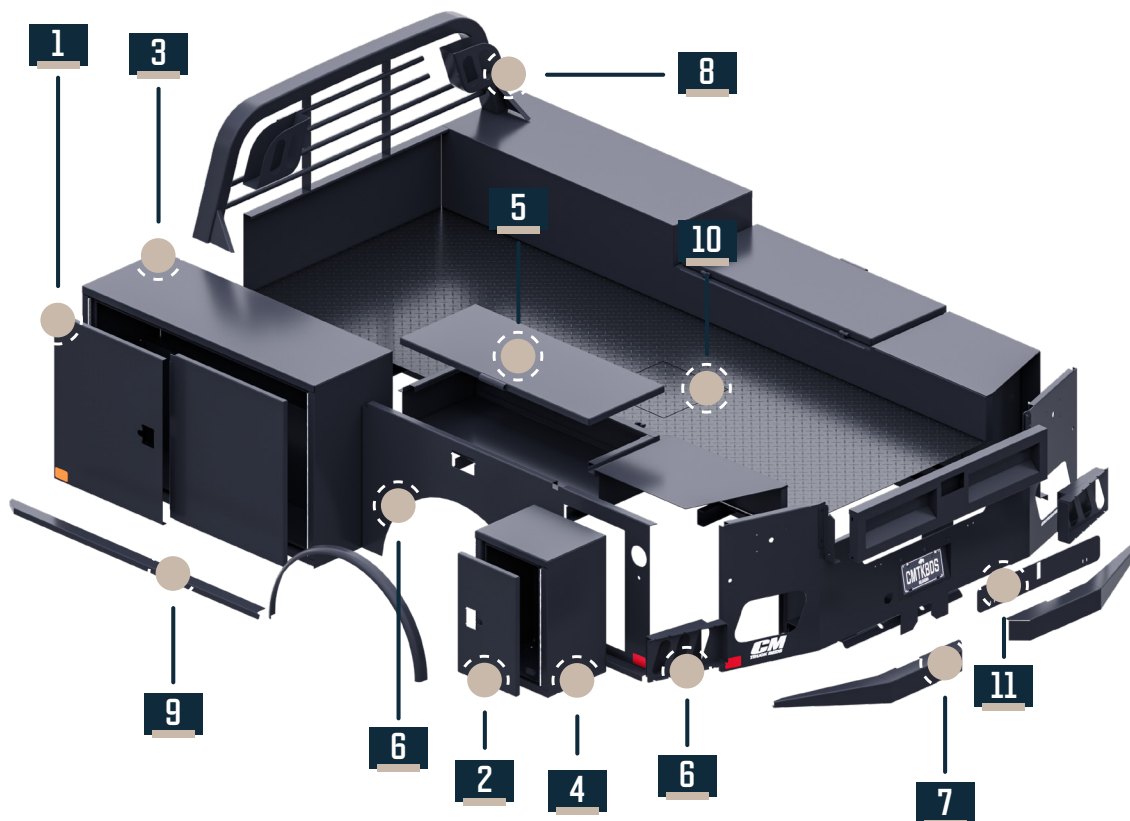

TM TRADESMAN DELUXE BODY PIECES

■ PLEASE NOTE BED ID WHEN ORDERING FABRICATED PARTS ■

FABRICATED PART NUMBERS

No.	Part No.	Description	No.	Part No.	Description
1	7181783	Dual Door RH w/out Latch - Driver's Side		7181603	Driver's Side Rear Light Housing
	7181784	Dual Door LH w/Latch - Driver's Side	7	7181688	84 W - Driver's Side Bumper Wing
	7181786	Dual Door RH w/out Latch - Passenger's Side		7181689	84 W - Passenger's Side Bumper Wing
	7181787	Dual Door LH w/Latch - Passenger's Side		718160	92 W - Driver's Side Bumper Wing
2				7181691	92 W - Passenger's Side Bumper Wing
3	945001	9'4" Driver's Side Front Compartment		7181692	94 W - Driver's Side Bumper Wing
	945002	9'4" Passenger's Side Front Compartment		7181693	94 W - Passenger's Side Bumper Wing
	9451048-B	11'4" Driver's Side Front Compartment		7181694	97 W - Driver's Side Bumper Wing
	9451049-B	11'4" Passenger's Side Front Compartment		7181695	97 W - Passenger's Side Bumper Wing
4	9450426-B	Passenger's Side Rear Compartment - 27" T x 18" W x 15" D	8	7181627	Driver's Side Headache Rack Light Housing
	9451049-B	Driver's Side Rear Compartment - 27" T x 18" W x 15" D		7181628	Passenger's Side Headache Rack Light Housing
5	7180268	Driver's Side or Passengers Side Shovel Box Compartment Door - 60" x 19"	9	7180471	Running Board Kit - 84", 8'6", 9'4", or 11'4" Lengths - DRW or SRW
	7180576	Driver's Side or Passenger's Side Shovel Box Compartment Door - 72" x 19"	10	7181504	GN Cover Lid
6	7181604	Passenger's Side Rear Light Housing	11	7180776	Opposum Belly Door