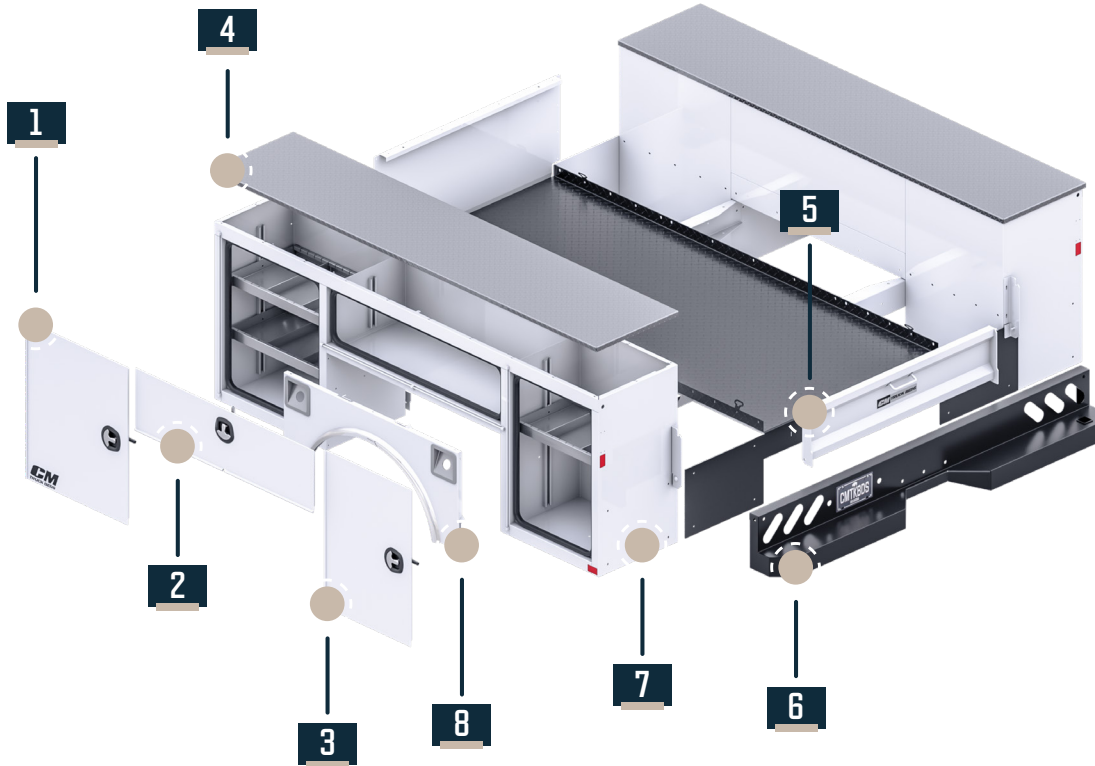

CB CONVERTIBLE SERVICE BODY

■ PLEASE NOTE BED ID WHEN ORDERING FABRICATED PARTS ■

FABRICATED PART NUMBERS

No.	Part No.	Description	No.	Part No.	Description
1	7181411	Aluminum 8178 Short Box GM 1st Vertical Door - Gen II		7181389	Galvaneal 110" Rear Vertical and 134" All Vertical V Config - Gen II
	7181368	Galvaneal 8178 Short Box GM 1st Vertical Door - Gen II	4	7181212	Aluminum/Steel Sidepack Top - 7678 Std Short Box RAM - Gen II
	7181405	Aluminum 8278 Short Box Ford 1st Vertical Door - Gen II		7181211	Aluminum/Steel Sidepack Top - 8078 Std Short Box GM - Gen II
	7181362	Galvaneal 8278 Short Box Ford 1st Vertical Door - Gen II		7181210	Aluminum/Steel Sidepack Top - 8278 Std Short Box Ford - Gen II
	7181432	Aluminum 11078 1st Vertical Door - Gen II		7181209	Aluminum/Steel Sidepack Top - 9878 Std - Gen II
	7181357	Galvaneal 11078 1st Vertical Door - Gen II		7181208	Aluminum/Steel Sidepack Top - 9894 Std - Gen II
	7181428	Aluminum 110" Rear Vertical and 134" All Vertical V Config - Gen II		7181215	Aluminum/Steel Sidepack Top - 11078 Std - Gen II
	7181389	Galvaneal 110" Rear Vertical and 134" All Vertical V Config - Gen II		7181214	Aluminum/Steel Sidepack Top - 11094 Std - Gen II
2	7181416	Aluminum 76", 81", 82", and 98" V Config Horizontal Door - Gen II		7181213	Aluminum/Steel Sidepack Top - 13494 Std
	7181373	Galvaneal 76", 81", 82", and 98" V Config Horizontal Door - Gen II	5	7181207	Aluminum/Steel Tailgate w/Latch - All Pieces - Gen II
3	7181406	Aluminum 8178 Short Box GM Rear Vertical V Config Door - Gen II	6	7181463	SRW 78" Bumper w/Lights - Gen II
	7181363	Galvaneal 8178 Short Box GM Rear Vertical V Config Door - Gen II		7181464	DRW 78" Bumper w/Lights - Gen II
	7181401	Aluminum 82" and 98" Rear Vertical V Config Door - Gen II		7181457	78" Bumper w/out Lights - Gen II SRW CB w/out S/T/T Bumper Lighting
	7181358	Galvaneal 82" and 98" Rear Vertical V Config Door - Gen II		7181455	SRW 94" Bumper w/Lights
	7181428	Aluminum 110" Rear Vertical and 134" All Vertical V Config - Gen II		7181456	DRW 94" Bumper w/Lights