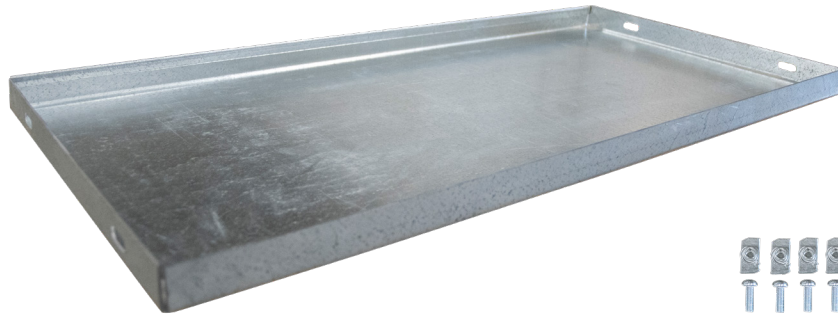

TOOLBOX SHELVING

No.	Part No.	Description	No.	Part No.	Description
1	7180552	Shelf, Galv. Upper Cabinet for 8'6" - 9'4" DRW TM - 15 3/4" x 32 1/4"	3	7181052	Shelf, Galv. Lower Cabinet for 11'4" TM - 13 1/2" x 56"
2	7180553	Shelf, Galv. Lower Cabinet for 8'6" - 9'4" DRW TM - 13 1/4" x 32 1/4"	4	7181053	Shelf, Galv. Upper Cabinet for 11'4" TM - 16" x 56"