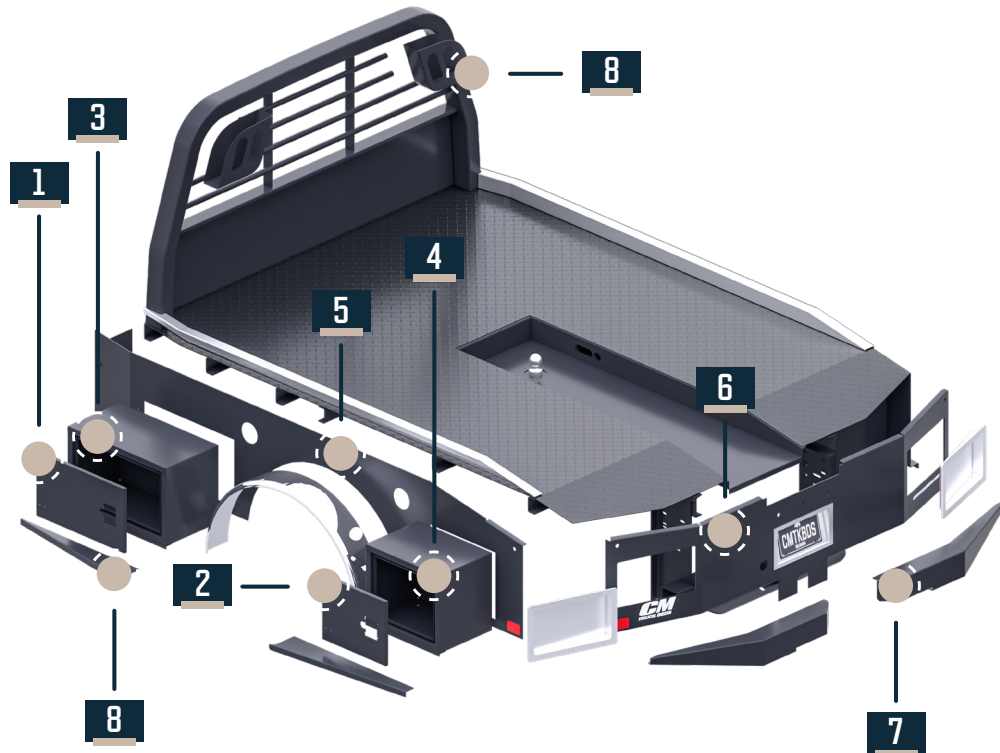

ER HAULER BODY PIECES

■ PLEASE NOTE BED ID WHEN ORDERING FABRICATED PARTS ■

FABRICATED PARTS

No.	Part No.	Description	No.	Part No.	Description
1	7181631	15" Front Compartment Door		7181687	Passenger's Side Bumper Wing - 82"
	7180520	24" Front Compartment Door		7181688	Driver's Side Bumper Wing - 84"
				7181689	Passenger's Side Bumper Wing - 84"
2	7181631	15" Rear Compartment Door		7181690	Driver's Side Bumper Wing - 92"
	7181704	18" Rear Compartment Door		7181691	Passenger's Side Bumper Wing - 92"
3	9450543	15" Front Compartment Box - 10" Depth		7181692	Driver's Side Bumper Wing - 94"
	9450544	24" Front Compartment Box - 10" Depth		7181693	Passenger's Side Bumper Wing - 94"
				7181694	Driver's Side Bumper Wing - 97"
	9450567	15" Front Compartment Box - 13" Depth		7181695	Passenger's Side Bumper Wing - 97"
	9450545	24" Front Compartment Box - 13" Depth	8	7180822	TB ER Rear Running Board
	9450547	36" Front Compartment Box - 13" Depth		7180489	TB ER Front Running Board
4	9450543	15" Rear Compartment Box - 10" Depth	9	7181627	Driver's Side Headache Rack Light Housings
	9450246	18" Rear Compartment Box - 10" Depth		7181628	Passenger's Side Headache Rack Light Housings
	9450567	15" Rear Compartment Box - 13" Depth	10	120804	Cast Light Housing - Passenger's Side
	9450541	18" Rear Compartment Box - 13" Depth		120803	Cast Light Housing - Driver's Side
5	7181796	Driver's or Passenger's Side Skirt	11	119384	Stainless Steel 5" Wide
6	7181799	Rear Skirt for 84", 92", 94", or 97" Widths			
7	7181686	Driver's Side Bumper Wing - 82"