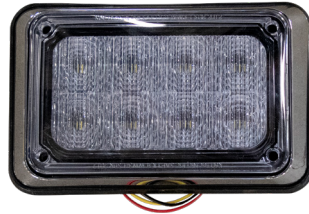

PARTS BOOK / LIGHTS

1

2

3

4

5

6

7

8

9

10

11

12

13

14

15

16

LED LIGHTS ■ BULLET LIGHTS ■ REFLECTION STICKERS ■ WORK LIGHTS

Ref No.	Part No.	Description	Ref No.	Part No.	Description
1	8100367	6" Oval S-T-T Red Lens 6 Diode	-	8101534	3/4" LED Bullet DOT Light - Amber
2	8101516	6" Oval S/T/T Clear Lens Red LED Diode	9	8101905	3/4" LED Bullet License Plate - White
3	8101085	6" Oval Clear Lens White LED 6 Diode	10	8101436	3/4" LED Bullet Light Bezel - Chrome
4	8101562	6" Oval Flush Mount S/T/T Clear Lens Red 10 Diode	11	7181636	6" x 4" LED Work Light with Chrome Trim
-	121697	6" Oval Flush Mount Clear Lens White LED 10 Diode	12	8101560	18W/1170LM LED Flood Light
5	8100387	6" Oval Grommet	13	119238	Adhesive Backed Reflector - Amber
6	118526	6" Chrome Bezel - For Flush Mount Lights	14	119239	Adhesive Backed Reflector - Red
7	7181585	4-Action Flush Mount Tail Light Assembly	15	8101222	LED Tractor, Obsolete TM Worklight
8	8101535	3/4" LED Bullet DOT Light - Red	16	7000584	Toggle Switch with Cup - 2 Wire