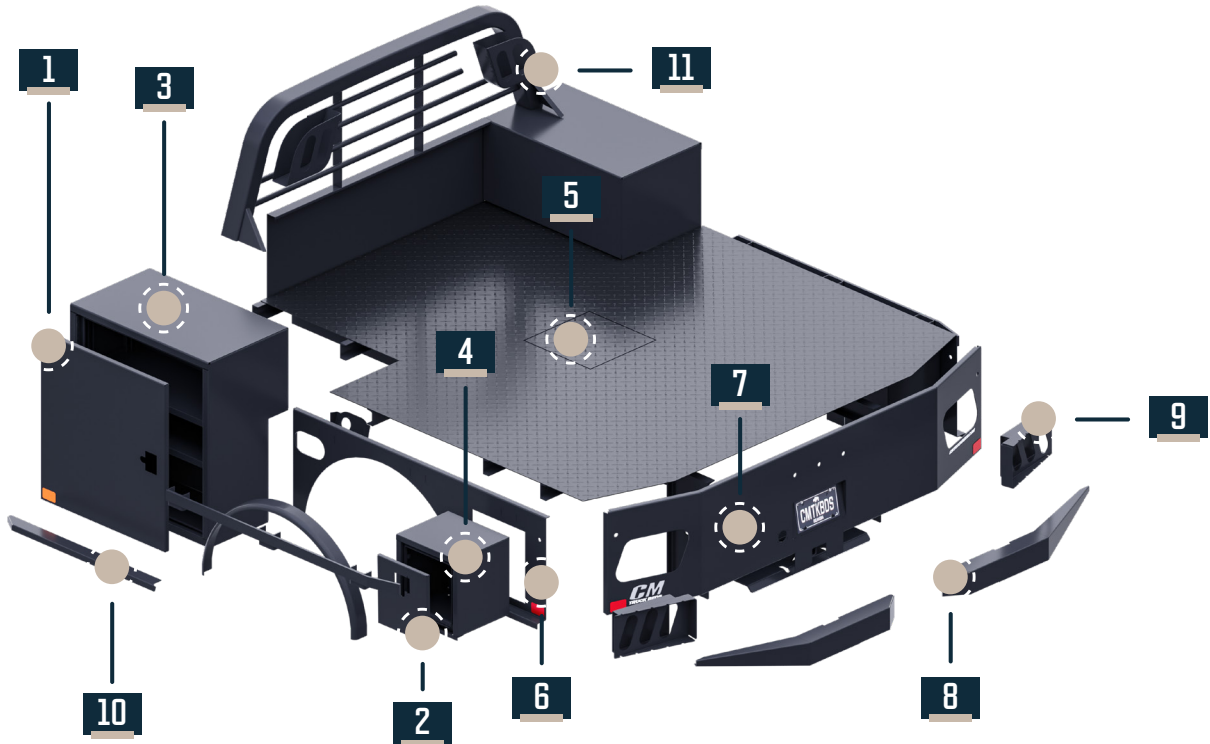

SK SKIRTED DELUXE BODY PIECES