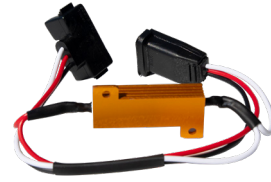

3

BARE WIRES ■ RESISTORS		
Ref No.	Part No.	Description
1	7001230	CM Female Receptacle with Bare Wires
2	8100383	2 Pin Plug with 10" Lead
3	8101425	12 Volt LED Resistor