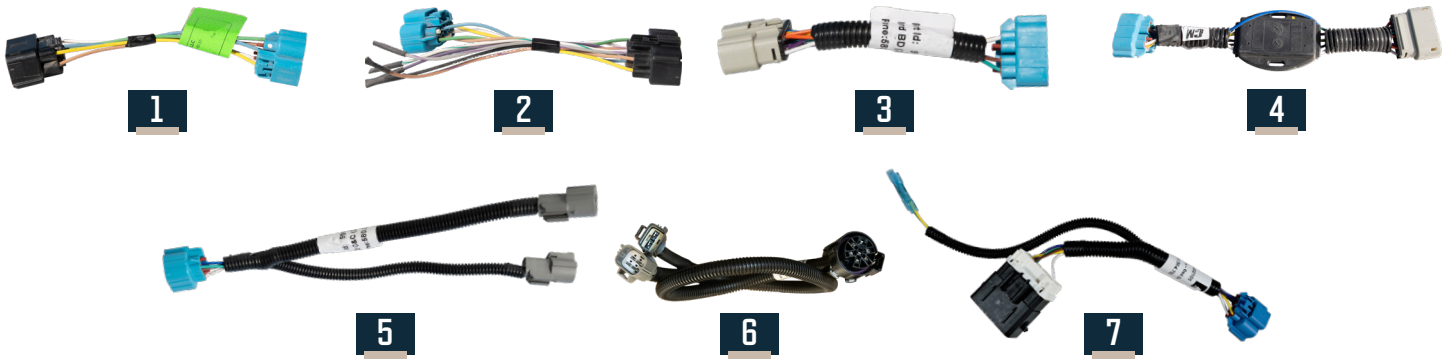

FORD							
Ref No.	Part No.	Description	Model Year	Ref No.	Part No.	Description	Model Year
1	9900308	Ford Box Delete W/Out Factory Camera	2011-2016	4	9900564	Ford Box Delete with Converter	2020 - 2024
2	9900425	Ford Box Delete W/Factory Camera	2011-2016	5	9900306	Ford Cab & Chassis	1999 - 2024
3	9900426	Ford Box Delete	2017-2019	6	9900593	Ford Cab & Chassis for Trailer Tow	2020 - 2024
7	7002105	Ford Box Delete	2023 - 2024