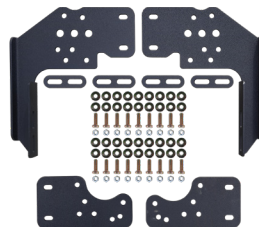

PARTS BOOK / INSTALLATION KITS

GM ■ FORD ■ RAM

Ref No.	Part No.	Description	Ref No.	Part No.	Description
1	7180522	B&W Flat Bed Installation Kit for GM/Chevrolet Cab & Chassis	-	5352882	B&W Installation Kit for RAMGM
2	7180555	B&W Flat Bed Installation Kit for Ram Cab & Chassis	5	1080065	Universal Flat Bed Installation Kit
3	7180554	B&W Flat Bed Installation Kit for Ford Cab & Chassis	-	7189910	Universal Mounting Kit - 98" Service Body
4	5352592	B&W Flat Bed Installation Kit for Bed Delete Ford	6	7189915	Universal Mounting Kit - 110" Service Body
			7	7189920	Universal Mounting Kit - 134" Service Body

1

2

3

4

5

6

7

PARTS BOOK / ADAPTERS