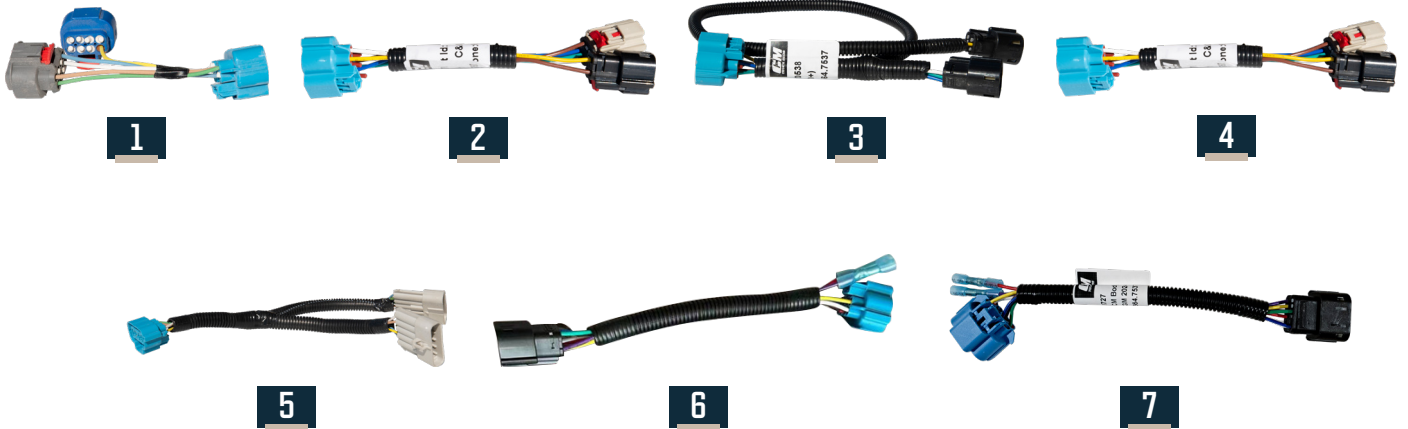

PARTS BOOK / ADAPTERS

GENERAL MOTORS

Ref No.	Part No.	Description	Model Year	Ref No.	Part No.	Description	Model Year
1	9900300	GM Cab & Chassis Box Delete	2014-2015	4	9900576	GM Cab & Chassis	2020-2024
2	9900353	GM Cab & Chassis Box Delete	2016-2019	5	9900503	GM International Medium Duty	2019-2024
3	9900538	GM Box Delete	2020-2024	6	9900727	GM Bed Delete	2024-2024