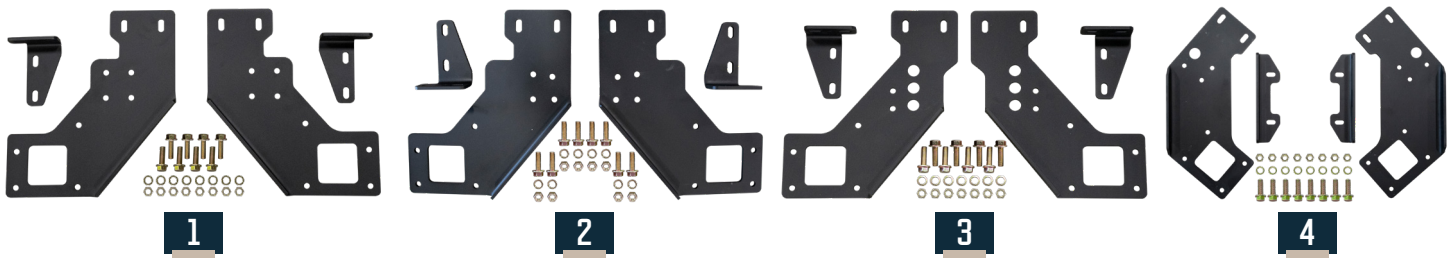

PARTS BOOK / WIRING HARNESSSES

CM TRUCK BEDS WIRING HARNESSSES					
Ref No.	Part No.	Description	Ref No.	Part No.	Description
1	9900474	Main Insulated Harness 98"	4	119905	GN Trailer Plug & Harness
2	9900472	Rear Insulated Harness	5	7001119	OEM Plug to 7-4 Way Socket w/CMTB Logo
3	116676-B	Headache Rack Insulated Harness	6	9900450	+/- 2GA Hydraulic Pump Harness with 200 Amp Breaker

PARTS BOOK / GENERAL WIRING

1

2

3

BARE WIRES ■ RESISTORS		
Ref No.	Part No.	Description
1	7001230	CM Female Receptacle with Bare Wires
2	8100383	2 Pin Plug with 10" Lead
3	8101425	12 Volt LED Resistor

SET THE STANDARD
WITH CM TRUCK BEDS MERCHANDISE

PARTS BOOK / HITCHES

■ Hitch kits include side legs & crossbar with receiver hitch ■

SERVICE BODY HITCHES					
No.	Part No.	Description	No.	Part No.	Description
1	7352074	B&W Receiver Hitch Kit for Ram Cab & Chassis - 18.5K lb	3	7352075	B&W Receiver Hitch Kit for GM Cab & Chassis - 18.5K lb
-	7181633	B&W Receiver Hitch Kit for Ram Cab & Chassis - 24K lb	-	7181632	B&W Receiver Hitch Kit for GM Cab & Chassis - 24K lb
2	7352073	B&W Receiver Hitch Kit for Ford Cab & Chassis - 18.5K lb	4	7181581	B&W Receiver Hitch Kit for GM Medium Duty - 18.5K lb
-	7181634	B&W Receiver Hitch Kit for For Ford Cab & Chassis - 24K lb	-	7181490	B&W Receiver Hitch Kit for GM Medium Duty - 24K lb
			5	7352106	Crosstube with Receiver Hitch