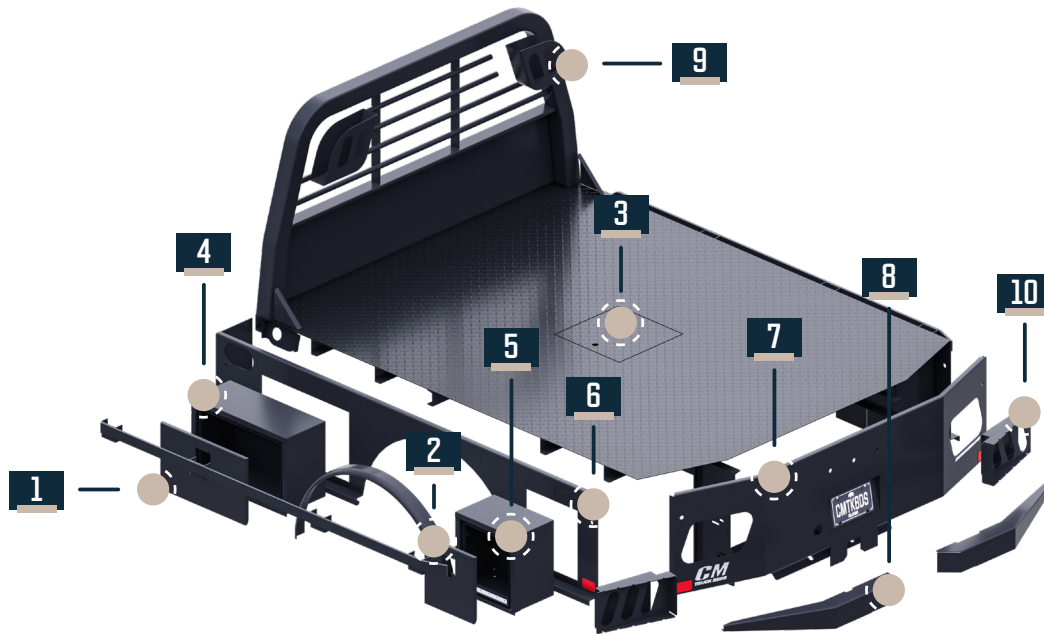

PARTS BOOK / FABRICATED PARTS

■ PLEASE NOTE BED ID WHEN ORDERING FABRICATED PARTS ■

SK SKIRTED BODY PIECES

No.	Part No.	Description	No.	Part No.	Description
1	7180516	15" Front Door		7181616	94" - Passenger's Side Skirt
	7180515	24" Front Door		7181615	94" - Driver's Side Skirt
	7180759	36" Front Door	7	7181135	97 W - Rear Skirt
2	7180516	15" Rear Door		7181649	94 W - Rear Skirt
	7180785	18" Rear Door		7181650	84 W - Rear Skirt
3	7181504	6N Lid	8	7181688	84 W - Driver's Side Bumper Wing
4	9450516	15" Front Box Compartment - 10" Depth		7181689	84 W - Passenger's Side Bumper Wing
	9450515	24" Front Box Compartment - 10" Depth		718160	92 W - Driver's Side Bumper Wing
	9450487	24" Front Box Compartment - 13" Depth		7181691	92 W - Passenger's Side Bumper Wing
	9450485	36" Front Box Compartment - 13" Depth		7181692	94 W - Driver's Side Bumper Wing
5	9450516	15" Rear Box Compartment - 10" Depth		7181693	94 W - Passenger's Side Bumper Wing
	9450541-B	18" Rear Box Compartment - 10" Depth		7181694	97 W - Driver's Side Bumper Wing
	9450491	15" Rear Box Compartment - 13" Depth		7181695	97 W - Passenger's Side Bumper Wing
	9450493	18" Rear Box Compartment - 13" Depth	9	7181627	Driver's Side Headache Rack Housing
6	7181696	8'6"/94 - Passenger's Side Side Skirt		7181628	Passenger's Side Headache Rack Housing
	7181697	8'6"/94 - Driver's Side Side Skirt	10	7181604	Passenger's Side Rear Light Housing
	7181698	8'6"/97 - Passenger's Side Skirt		7181603	Driver's Side Rear Light Housing
	7181699	8'6"/97 - Driver's Side Skirt