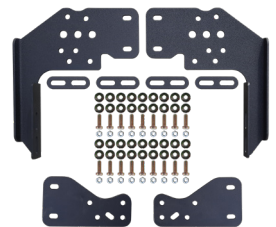

PARTS BOOK / INSTALLATION KITS

GM ■ FORD ■ RAM

Ref No.	Part No.	Description	Ref No.	Part No.	Description
1	7180522	B&W Flat Bed Installation Kit for GM/Chevrolet Cab & Chassis	-	5352882	B&W Installation Kit for RAMGM
2	7180555	B&W Flat Bed Installation Kit for Ram Cab & Chassis	5	1080065	Universal Flat Bed Installation Kit
3	7180554	B&W Flat Bed Installation Kit for Ford Cab & Chassis	-	7189910	Universal Mounting Kit - 98" Service Body
4	5352592	B&W Flat Bed Installation Kit for Bed Delete Ford	6	7189915	Universal Mounting Kit - 110" Service Body
			7	7189920	Universal Mounting Kit - 134" Service Body

1

2

3

4

5

6

7

PARTS BOOK / ADAPTERS

GENERAL MOTORS

Ref No.	Part No.	Description	Model Year	Ref No.	Part No.	Description	Model Year
1	9900300	GM Cab & Chassis Box Delete	2014-2015	4	9900576	GM Cab & Chassis	2020-2024
2	9900353	GM Cab & Chassis Box Delete	2016-2019	5	9900503	GM International Medium Duty	2019-2024
3	9900538	GM Box Delete	2020-2024	6	9900727	GM Bed Delete	2024-2024