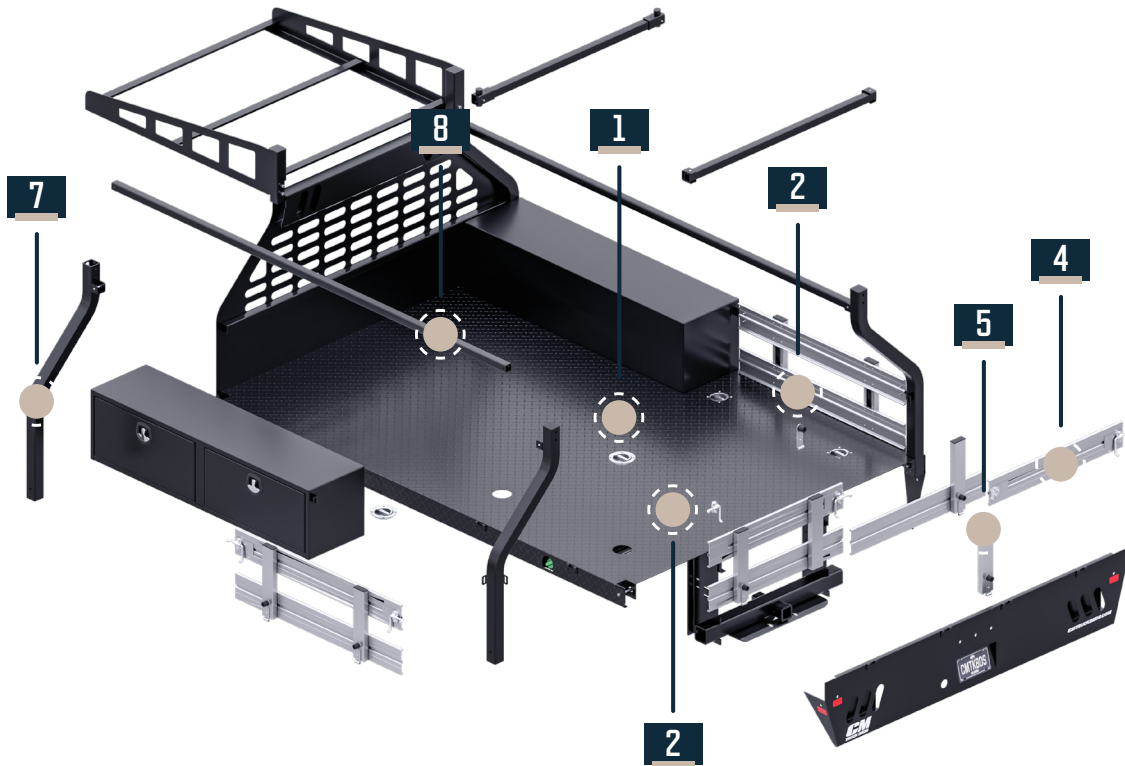

CT CONTRACTOR BODY